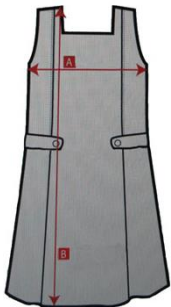

Item #	Item Name	Display	Sizes	Cost	Size	Qty	Total
107	Polo Long Sleeves (Burgundy)		4, 6, 8, 10, 12, 14 / 16, S, M, L, XL	\$23 / \$25			
108	Polo Short Sleeves (Burgundy)		4, 6, 8, 10, 12, 14 / 16, S, M, L, XL	\$23 / \$25			
607	Gym Tshirt Long Sleeves (Burgundy)		4, 6, 8, 10, 12, 14 / 16, S, M, L, XL	\$19 / \$21			
608	Gym Tshirt Short Sleeves (Burgundy)		4, 6, 8, 10, 12, 14 / 16, S, M, L, XL	\$19 / \$21			
452	Gym Pants (Navy Blue)		4, 6, 8, 10, 12, 14 / 16, 18, 20, 22	\$19 / \$21			
455	Gym Shorts (Navy Blue)		4, 6, 8, 10, 12, 14 / 16, 18, 20, 22	\$12 / \$14			
401M	Cardigan with Liner (Navy Blue with Buttons)		4, 6, 8, 10, 12, 14 / 16, 18, 20, 22	\$35 / \$40			
403	Jacket (Navy Blue with Zipper & Lining)		4, 6, 8, 10, 12, 14 / 16, 18, 20, 22	\$35 / \$40			
622P	Tunic (Navy Blue)		4, 6, 8, 10, 12, 14, 16	\$35			
107L	GIRLS Polo Long Sleeves EXTRA LONG (Burgundy) Gr. 4+		10,12, 14 / 16, S, M, L, XL	\$25 / \$28			
607L	GIRLS Gym Tshirt Long Sleeves EXTRA LONG (Burgundy) Gr. 4+		10, 12, 14 / 16, 18, 20, 22	\$25 / \$28			
701	Abaya (Navy Blue)		10, 12, 14 / 16, S, M, L, XL	\$45 / \$50			
801	Hijab (White)		Standard	\$7			
802	Hijab (Navy Blue)		Standard	\$7			

TOTAL \$

2017-2018 UNIFORM ORDER FORM

POLO / T-SHIRT

Make sure the uniform is 2" bigger at the chest. Do not bleach. Hang dry.

Size	4	6	8	10	12	14	16	18 (S)	20 (M)	22 (L)	24 (XL)
Chest	14"	15"	16"	16.5"	17.5"	18"	19"	19.5"	20.5"	21.5"	22"
Length	19"	20"	21.5"	22.5"	23.5"	24.5"	25.5"	27"	28"	29.5"	30.5"

CARDIGAN / JACKET

Make sure the uniform is 2" bigger at the chest. Do not bleach. Hang dry.

Size	4	6	8	10	12	14	16	18 (S)	20 (M)	22 (L)
Chest	15"	16"	17"	18"	19"	20"	21"	22"	23"	24"
Length	19.5"	20.5"	21.5"	22.5"	23.5"	25.5"	27"	28"	29"	29"